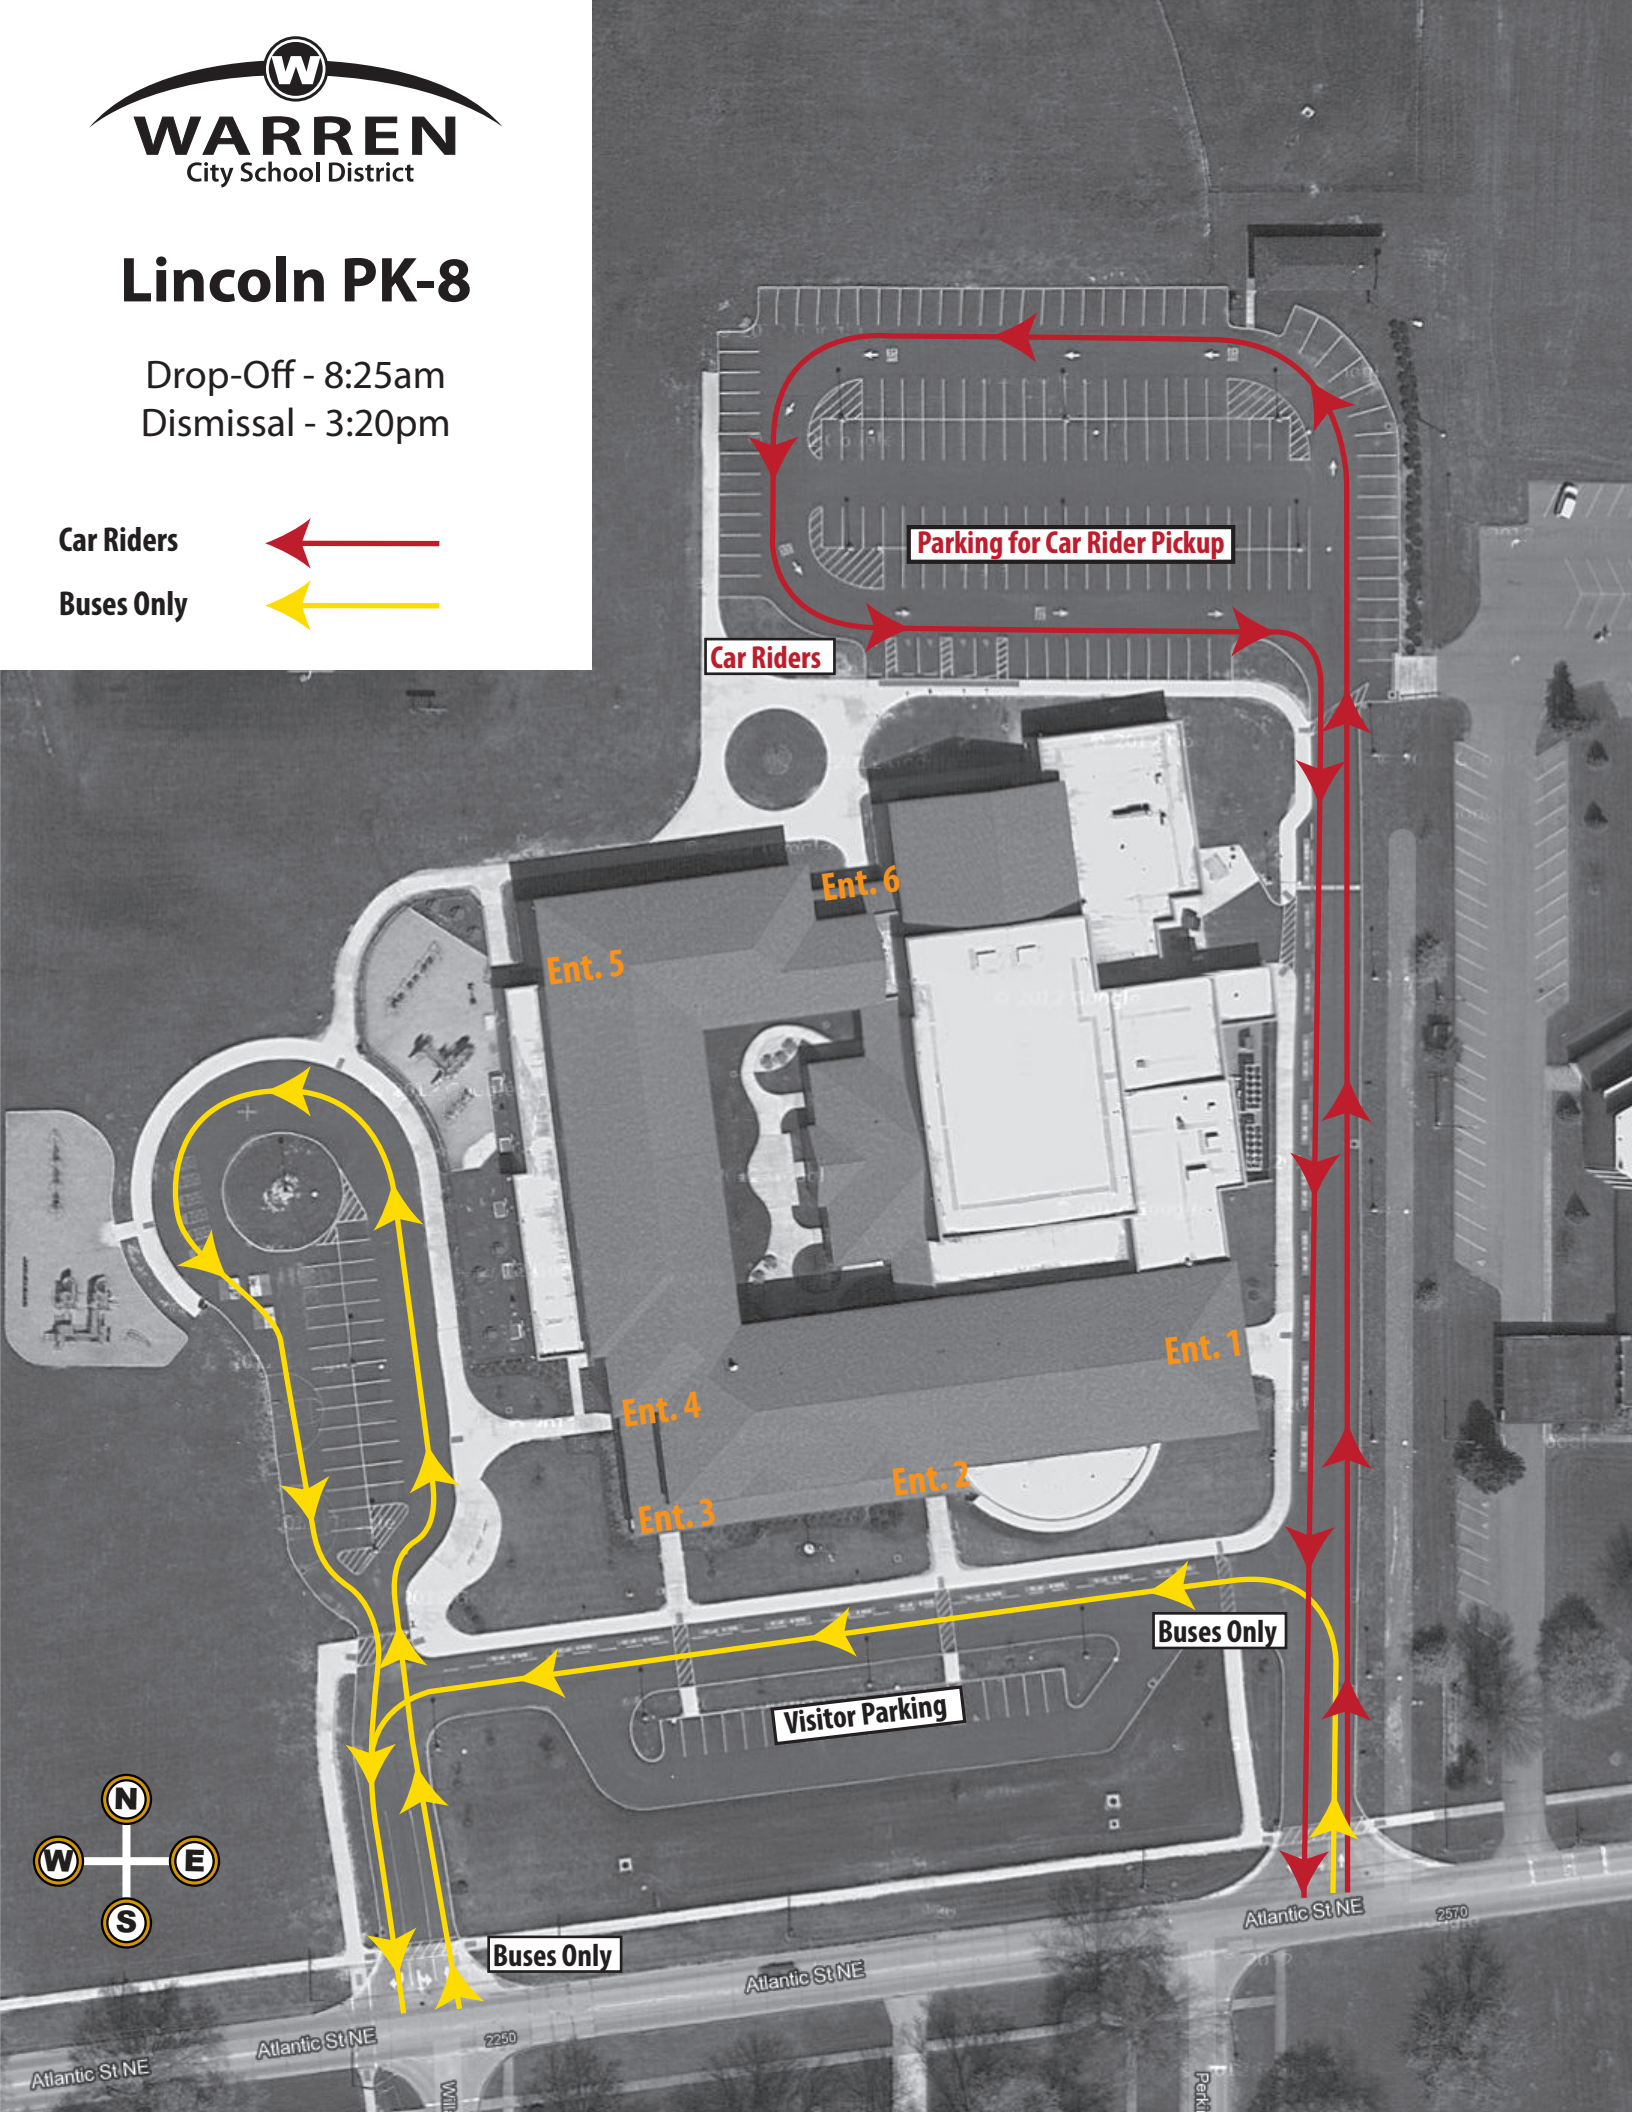

Lincoln PK-8

Drop-Off - 8:25am
Dismissal - 3:20pm

Car Riders ←
Buses Only ←

Parking for Car Rider Pickup

Car Riders

Ent. 6

Ent. 5

Ent. 1

Ent. 4

Ent. 2

Ent. 3

Buses Only

Visitor Parking

Buses Only

Atlantic St NE

Atlantic St NE

2570

2250

Atlantic St NE

Atlantic St NE

Will

Parkin